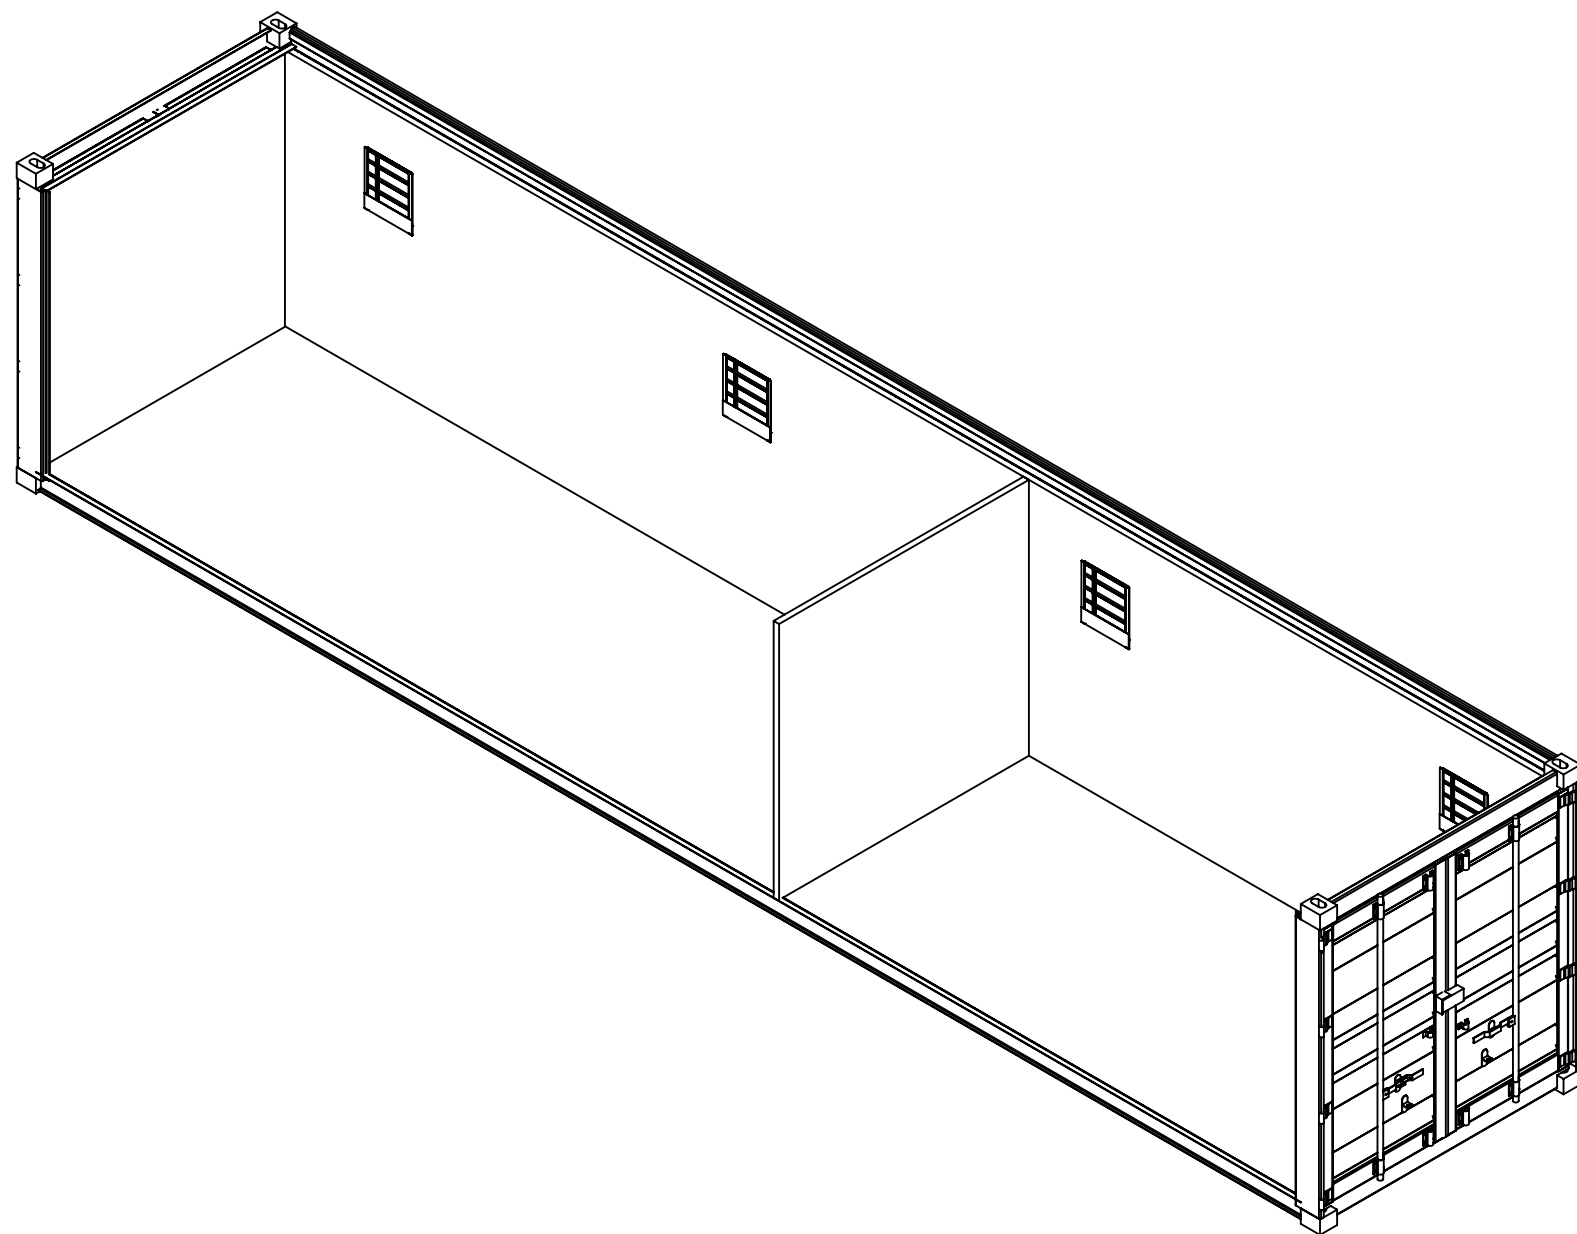

20 foot ROCS

Container dimensions

External:

Standart:
 Length: 20 ft
 Width: 8 ft
 Height: 8 ft 6 ins
High Cube:
 Height: 9 ft 6 ins

Internal:

Standart:
 Length: 19 ft 3 ins
 Width: 7 ft 7 ins
 Height: 7ft 9in
High Cube:
 Height: 8 ft 9in

40 foot ROCS

Container dimensions

External:

Standart:
 Length: 40 ft
 Width: 8 ft
 Height: 8 ft 6 ins
High Cube:
 Height: 9 ft 6 ins

Internal:

Standart:
 Length: 39 ft 4 ins
 Width: 7 ft 7 ins
 Height: 7ft 9in
High Cube:
 Height: 8 ft 9in