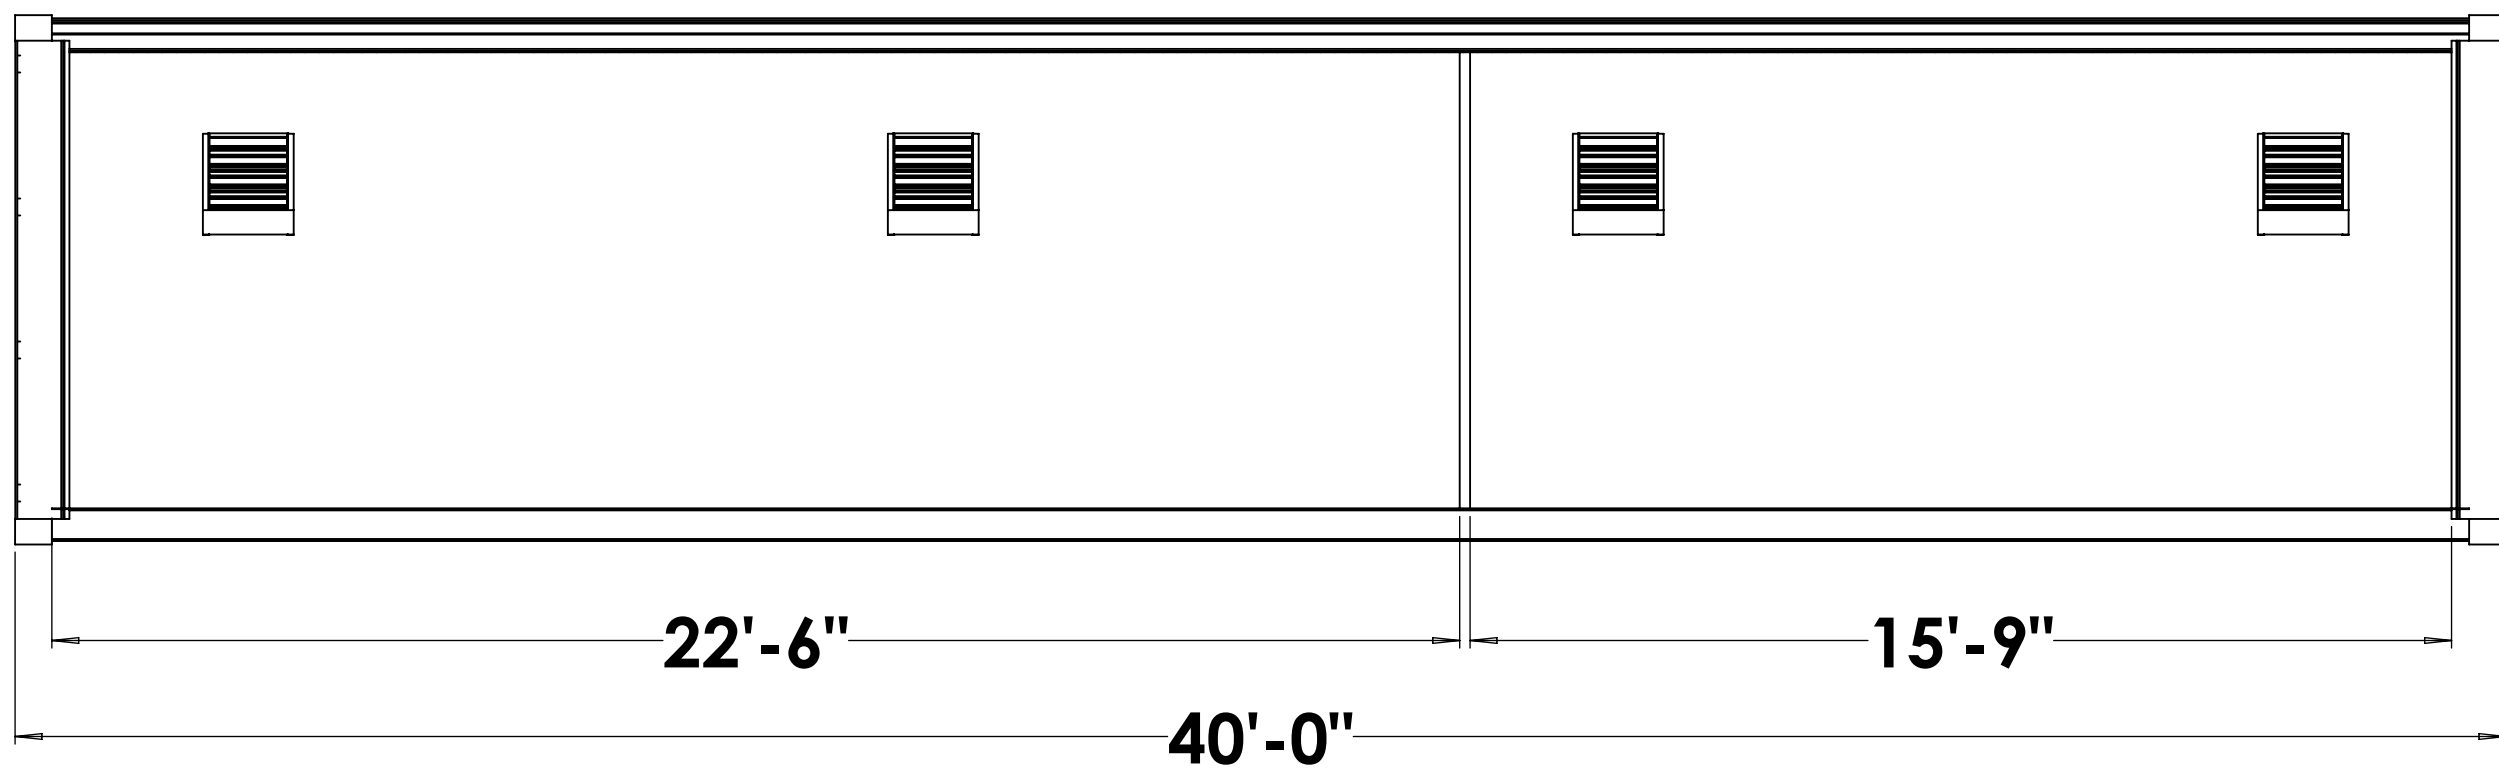

20 foot ROCS

Container dimensions

External:

Standart:
 Length: 20 ft
 Width: 8 ft
 Height: 8 ft 6 ins
High Cube:
 Height: 9 ft 6 ins

Internal:

Standart:
 Length: 19 ft 3 ins
 Width: 7 ft 7 ins
 Height: 7ft 9in
High Cube:
 Height: 8 ft 9in

40 foot ROCS

Container dimensions

External:

Standart:
 Length: 40 ft
 Width: 8 ft
 Height: 8 ft 6 ins
High Cube:
 Height: 9 ft 6 ins

Internal:

Standart:
 Length: 39 ft 4 ins
 Width: 7 ft 7 ins
 Height: 7ft 9in
High Cube:
 Height: 8 ft 9in